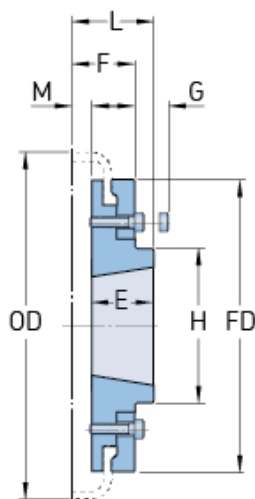

PHE F110HTBFLG

Size	110
Bushing no.	3020
Min. bore (mm)	25
Min. bore (in)	0.98
Max. bore (mm)	75
Max. bore (in)	2.95
Weight (kg)	11.7
Weight (lbs)	25.79
E (mm)	51
E (in)	2.01