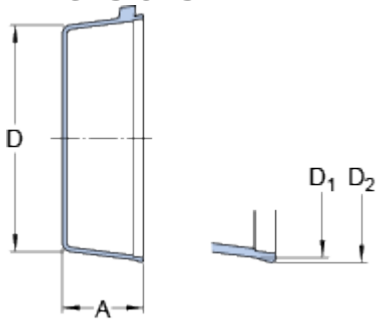

ECY 205

Dimensions

A	23	mm
D	49.1	mm
D ₁	54	mm
D ₂	55.5	mm

Mass

Mass end cover

0.01

kg