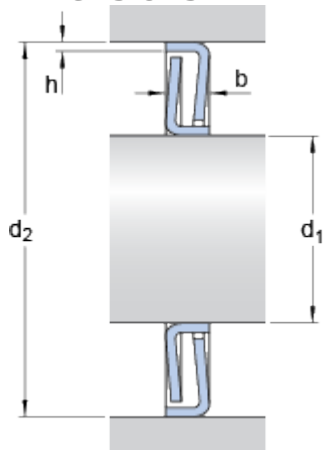

Z 006

Dimensions

d_1	30	mm
d_2	55	mm
b	5	mm
h	1.25	mm

Mass

Mass	37	g
------	----	---

Appropriate products

- Appropriate spacing washer on the shaft
- Appropriate spacing washer in the housing

[ZW 30x37](#)
[ZW 45x55](#)