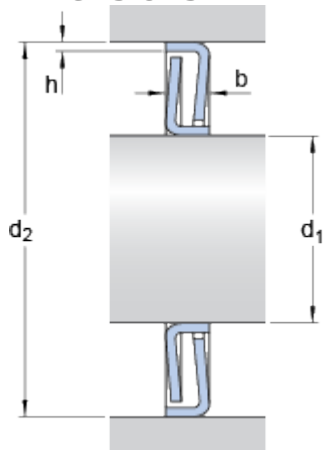

Z 005

Dimensions

| | | |
|-------|------|----|
| d_1 | 25 | mm |
| d_2 | 47 | mm |
| b | 5 | mm |
| h | 1.25 | mm |

Mass

| | | |
|------|----|---|
| Mass | 27 | g |
|------|----|---|

Appropriate products

- Appropriate spacing washer on the shaft
- Appropriate spacing washer in the housing

[ZW 25x32](#)

[ZW 40x47](#)