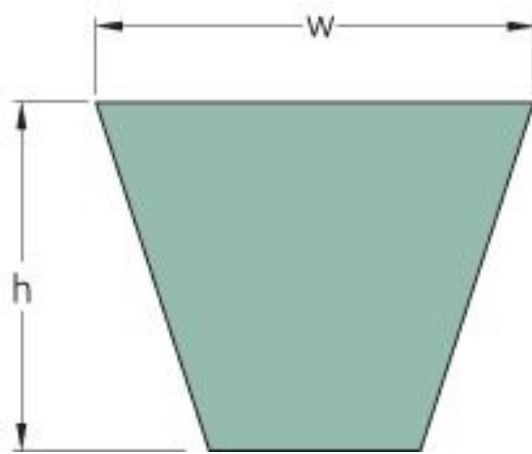

PHG SPC2800

| | |
|-----------------------|---------|
| Belt marking | SPC2800 |
| No. of ribs | 1 |
| Pitch length (mm) | 2800 |
| Effective length (in) | 110.2 |
| w = Width (mm) | 22 |
| h = Height (mm) | 18 |