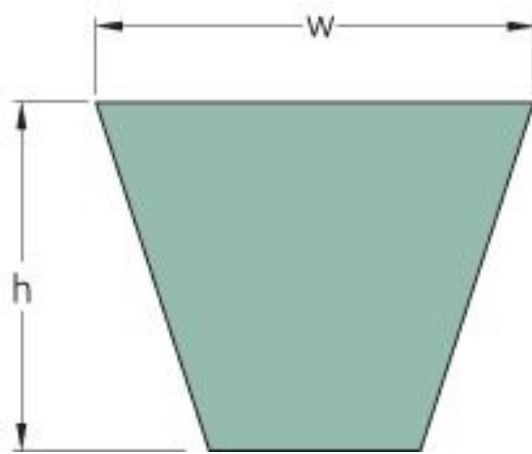

PHG SPA775

Belt marking	SPA775
No. of ribs	1
Pitch length (mm)	775
Effective length (in)	30.5
w = Width (mm)	12.7
h = Height (mm)	10