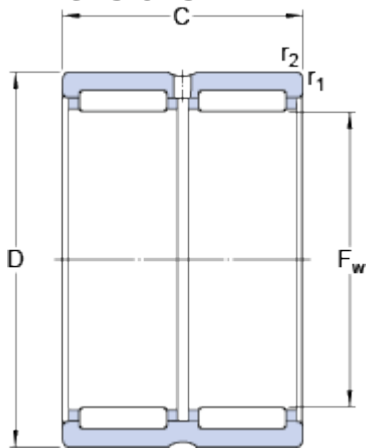

RNA 6914

Dimensions

F _w	80	mm
D	100	mm
C	54	mm
r _{1,2}	min. 1	mm

Abutment dimensions

D _a	max. 95	mm
r _a	max. 1	mm

Calculation data

Basic dynamic load rating	C	128	kN
Basic static load rating	C	285	kN
Fatigue load limit	P _u	36	kN
Reference speed		5000	r/min
Limiting speed		5600	r/min

Mass

Mass bearing	0.86	kg
--------------	------	----

Associated products

Radial shaft seal	80x100x10 HMS5 RG
-------------------	-----------------------------------