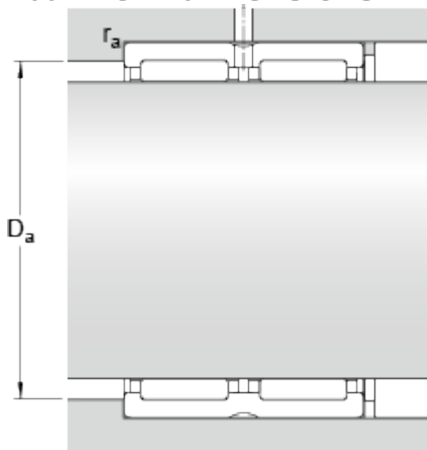

RNA 6914

Dimensions

F _w	80	mm
D	100	mm
C	54	mm
r _{1,2}	min. 1	mm

Abutment dimensions

D _a	max. 95	mm
r _a	max. 1	mm

Calculation data

Basic dynamic load rating	C	128	kN
Basic static load rating	C	285	kN
Fatigue load limit	P _u	36	kN
Reference speed		5000	r/min
Limiting speed		5600	r/min

Mass

Mass bearing	0.86	kg
--------------	------	----

Associated products

Radial shaft seal	80x100x10 HMS5 RG
-------------------	-----------------------------------