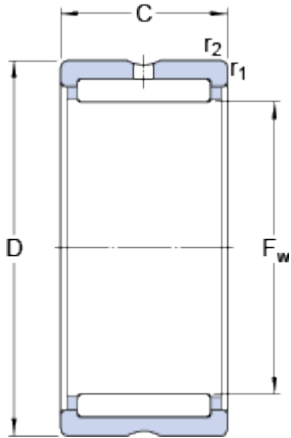

RNA 4913

Dimensions

F_w		72	mm
D		90	mm
C		25	mm
$r_{1,2}$	min.	1	mm

Abutment dimensions

D_a	max.	85	mm
r_a	max.	1	mm

Calculation data

Basic dynamic load rating	C	61.6	kN
Basic static load rating	C	120	kN
Fatigue load limit	P_u	14.6	kN
Reference speed		5600	r/min
Limiting speed		6300	r/min

Mass

Mass bearing		0.31	kg
--------------	--	------	----

Associated products

Radial shaft seal		72x90x10 HMS5 RG	
-------------------	--	----------------------------------	--