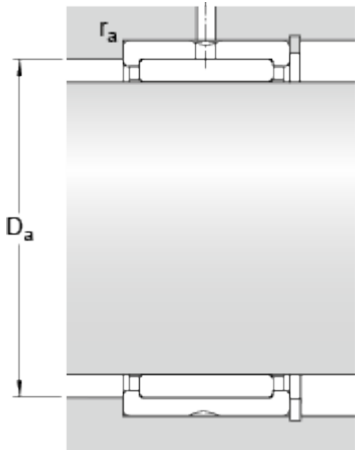

RNA 4913

Dimensions

F_w		72	mm
D		90	mm
C		25	mm
$r_{1,2}$	min.	1	mm

Abutment dimensions

D_a	max.	85	mm
r_a	max.	1	mm

Calculation data

Basic dynamic load rating	C	61.6	kN
Basic static load rating	C	120	kN
Fatigue load limit	P_u	14.6	kN
Reference speed		5600	r/min
Limiting speed		6300	r/min

Mass

Mass bearing		0.31	kg
--------------	--	------	----

Associated products

Radial shaft seal		72x90x10 HMS5 RG	
-------------------	--	----------------------------------	--