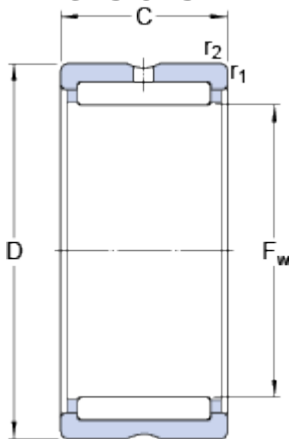

RNA 4907

Dimensions

F_w	42	mm
D	55	mm
C	20	mm
$r_{1,2}$	min. 0.6	mm

Abutment dimensions

D_a	max. 51	mm
r_a	max. 0.6	mm

Calculation data

Basic dynamic load rating	C	31.9	kN
Basic static load rating	C	54	kN
Fatigue load limit	P_u	6.7	kN
Reference speed		9500	r/min
Limiting speed		11000	r/min

Mass

Mass bearing	0.11	kg
--------------	------	----

Associated products

Radial shaft seal	42x55x7 HMS5 RG
-------------------	---------------------------------