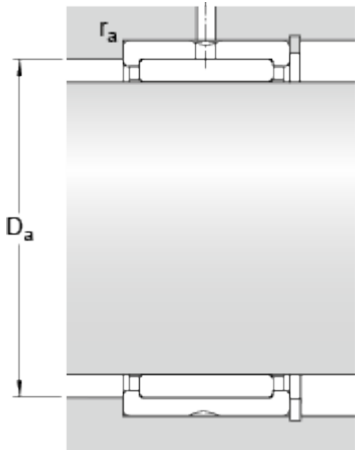

RNA 4907

Dimensions

F_w	42	mm
D	55	mm
C	20	mm
$r_{1,2}$	min. 0.6	mm

Abutment dimensions

D_a	max. 51	mm
r_a	max. 0.6	mm

Calculation data

Basic dynamic load rating	C	31.9	kN
Basic static load rating	C	54	kN
Fatigue load limit	P_u	6.7	kN
Reference speed		9500	r/min
Limiting speed		11000	r/min

Mass

Mass bearing	0.11	kg
--------------	------	----

Associated products

Radial shaft seal	42x55x7 HMS5 RG
-------------------	---------------------------------