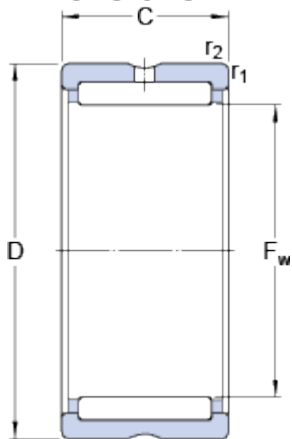

RNA 4904

Dimensions

F_w	25	mm
D	37	mm
C	17	mm
$r_{1,2}$	min. 0.3	mm

Abutment dimensions

D_a	max. 35	mm
r_a	max. 0.3	mm

Calculation data

Basic dynamic load rating	C	21.6	kN
Basic static load rating	C	28	kN
Fatigue load limit	P_u	3.35	kN
Reference speed		15000	r/min
Limiting speed		17000	r/min

Mass

Mass bearing	0.052	kg
--------------	-------	----

Associated products

Radial shaft seal	25x37x5 HMS5 RG
-------------------	---------------------------------