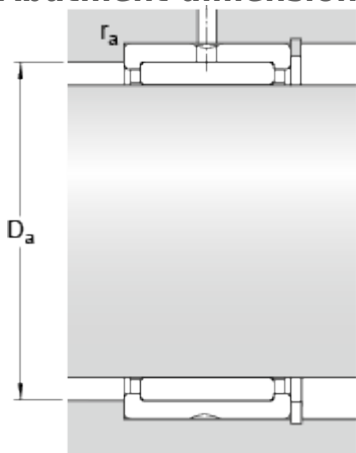

RNA 4904

Dimensions

F_w	25	mm
D	37	mm
C	17	mm
$r_{1,2}$	min. 0.3	mm

Abutment dimensions

D_a	max. 35	mm
r_a	max. 0.3	mm

Calculation data

Basic dynamic load rating	C	21.6	kN
Basic static load rating	C	28	kN
Fatigue load limit	P_u	3.35	kN
Reference speed		15000	r/min
Limiting speed		17000	r/min

Mass

Mass bearing	0.052	kg
--------------	-------	----

Associated products

Radial shaft seal	25x37x5 HMS5 RG
-------------------	---------------------------------