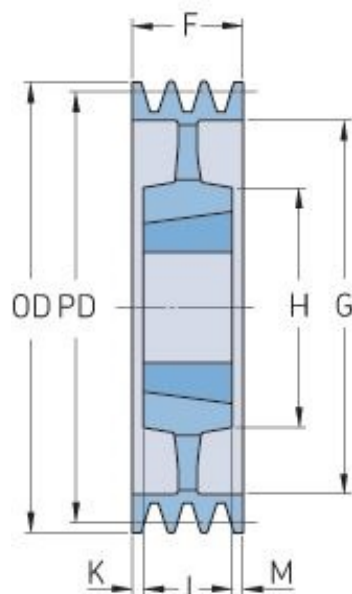

# PHP 8SPC530TB

|                       |       |
|-----------------------|-------|
| Pitch diameter (mm)   | 530   |
| Outside diameter (mm) | 539.6 |
| Pulley type           | 5     |
| Bushing no.           | 5050  |
| Min. bore (mm)        | 70    |
| Max. bore (mm)        | 125   |
| F (mm)                | 213   |
| G (mm)                | 474   |
| K (mm)                | 43    |
| L (mm)                | 127   |
| M (mm)                | 43    |
| H (mm)                | 267   |
| Weight (kg)           | 82.5  |