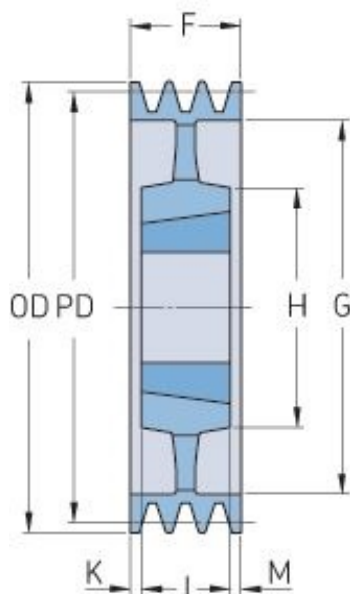

PHP 8SPC450TB

Pitch diameter (mm)	450
Outside diameter (mm)	459.6
Pulley type	5
Bushing no.	5050
Min. bore (mm)	70
Max. bore (mm)	125
F (mm)	213
G (mm)	394
K (mm)	43
L (mm)	127
M (mm)	43
H (mm)	267
Weight (kg)	70