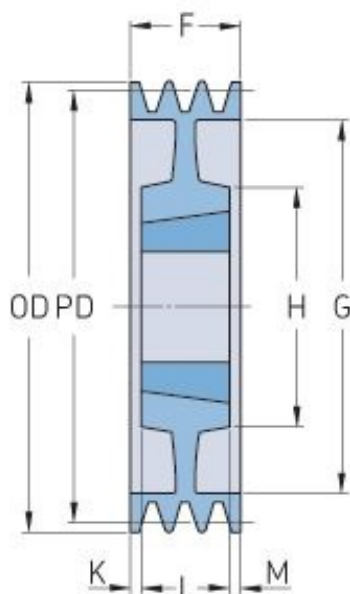

PHP 8SPC335TB

Pitch diameter (mm)	335
Outside diameter (mm)	344.6
Pulley type	7
Bushing no.	4040
Min. bore (mm)	40
Max. bore (mm)	100
F (mm)	213
G (mm)	280
K (mm)	55.5
L (mm)	102
M (mm)	55.5
H (mm)	210
Weight (kg)	44