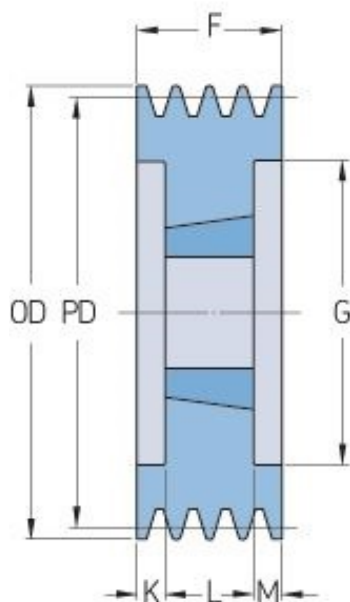

PHP 8SPC315TB

Pitch diameter (mm)	315
Outside diameter (mm)	324.6
Pulley type	3
Bushing no.	4040
Min. bore (mm)	40
Max. bore (mm)	100
F (mm)	213
G (mm)	258
K (mm)	55.5
L (mm)	102
M (mm)	55.5
H (mm)	-
Weight (kg)	40