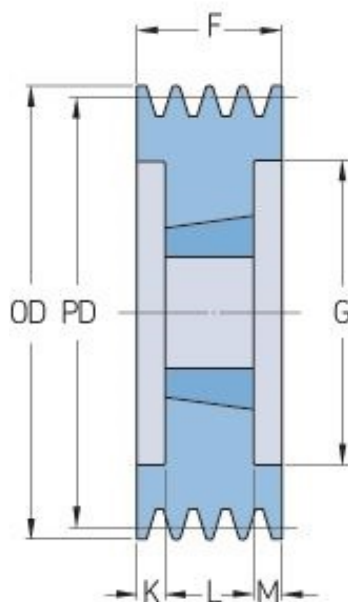

PHP 8SPC265TB

Pitch diameter (mm)	265
Outside diameter (mm)	274.6
Pulley type	3
Bushing no.	3535
Min. bore (mm)	35
Max. bore (mm)	90
F (mm)	213
G (mm)	213
K (mm)	62
L (mm)	89
M (mm)	62
H (mm)	-
Weight (kg)	32.5