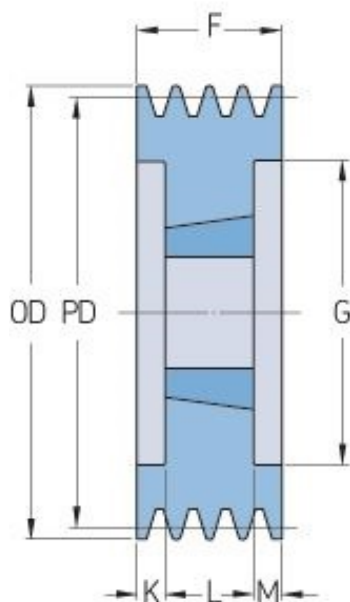

PHP 8SPC236TB

Pitch diameter (mm)	236
Outside diameter (mm)	245.6
Pulley type	3
Bushing no.	3535
Min. bore (mm)	35
Max. bore (mm)	90
F (mm)	213
G (mm)	184
K (mm)	62
L (mm)	89
M (mm)	62
H (mm)	-
Weight (kg)	25.9