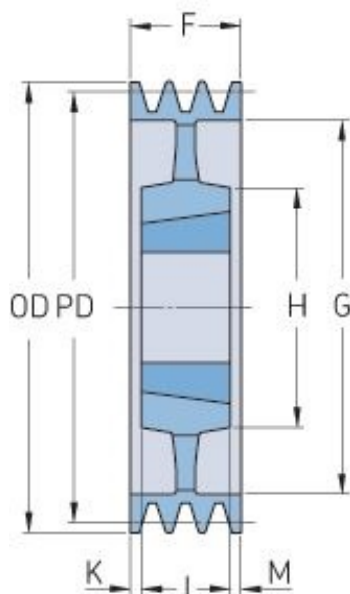

PHP 8SPC1250TB

Pitch diameter (mm)	1250
Outside diameter (mm)	1259.6
Pulley type	5
Bushing no.	5050
Min. bore (mm)	70
Max. bore (mm)	125
F (mm)	213
G (mm)	1187
K (mm)	43
L (mm)	127
M (mm)	43
H (mm)	267
Weight (kg)	285