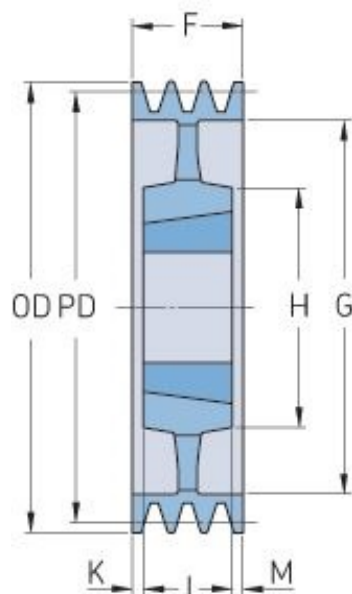

PHP 8SPB500TB

Pitch diameter (mm)	500
Outside diameter (mm)	507
Pulley type	5
Bushing no.	4040
Min. bore (mm)	40
Max. bore (mm)	100
F (mm)	158
G (mm)	457
K (mm)	28
L (mm)	102
M (mm)	28
H (mm)	200
Weight (kg)	52