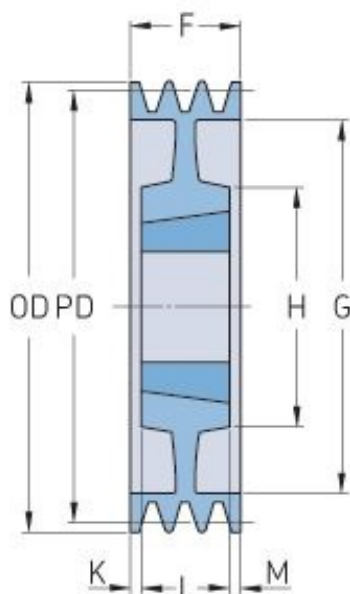

PHP 8SPB335TB

Pitch diameter (mm)	335
Outside diameter (mm)	342
Pulley type	7
Bushing no.	3535
Min. bore (mm)	35
Max. bore (mm)	90
F (mm)	158
G (mm)	292
K (mm)	34.5
L (mm)	89
M (mm)	34.5
H (mm)	170
Weight (kg)	30.5