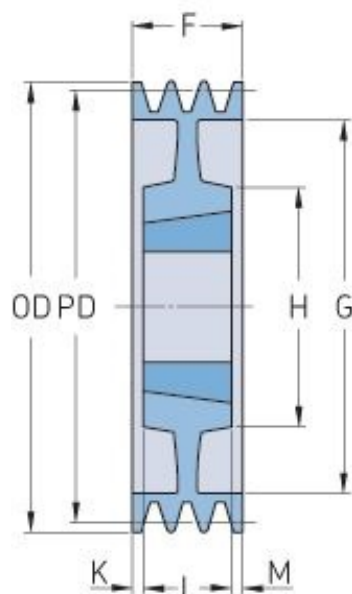

# PHP 8SPB280TB

|                       |      |
|-----------------------|------|
| Pitch diameter (mm)   | 280  |
| Outside diameter (mm) | 287  |
| Pulley type           | 7    |
| Bushing no.           | 3535 |
| Min. bore (mm)        | 35   |
| Max. bore (mm)        | 90   |
| F (mm)                | 158  |
| G (mm)                | 237  |
| K (mm)                | 34.5 |
| L (mm)                | 89   |
| M (mm)                | 34.5 |
| H (mm)                | -    |
| Weight (kg)           | 26.6 |