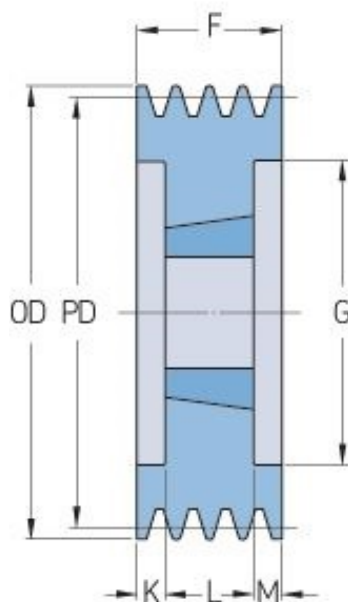

# PHP 8SPB236TB

Pitch diameter (mm)	236
Outside diameter (mm)	243
Pulley type	3
Bushing no.	3535
Min. bore (mm)	35
Max. bore (mm)	90
F (mm)	158
G (mm)	193
K (mm)	34.5
L (mm)	89
M (mm)	34.5
H (mm)	-
Weight (kg)	20