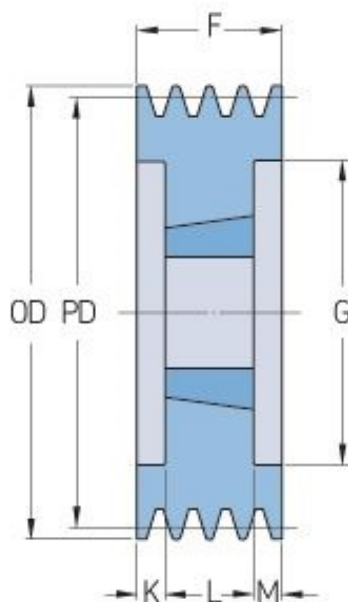

PHP 8SPB224TB

Pitch diameter (mm)	224
Outside diameter (mm)	231
Pulley type	3
Bushing no.	3535
Min. bore (mm)	35
Max. bore (mm)	90
F (mm)	158
G (mm)	181
K (mm)	34.5
L (mm)	89
M (mm)	34.5
H (mm)	-
Weight (kg)	17.9