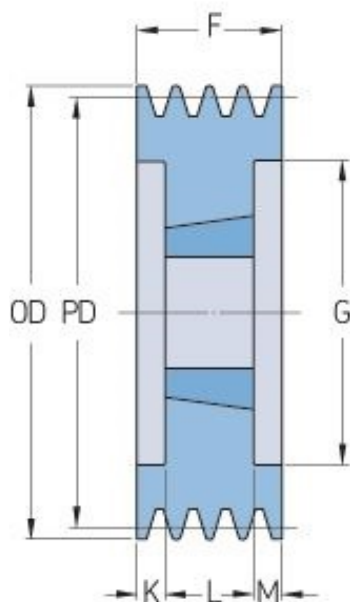

PHP 8SPB200TB

Pitch diameter (mm)	200
Outside diameter (mm)	207
Pulley type	3
Bushing no.	3535
Min. bore (mm)	35
Max. bore (mm)	90
F (mm)	158
G (mm)	157
K (mm)	34.5
L (mm)	89
M (mm)	34.5
H (mm)	-
Weight (kg)	13.7