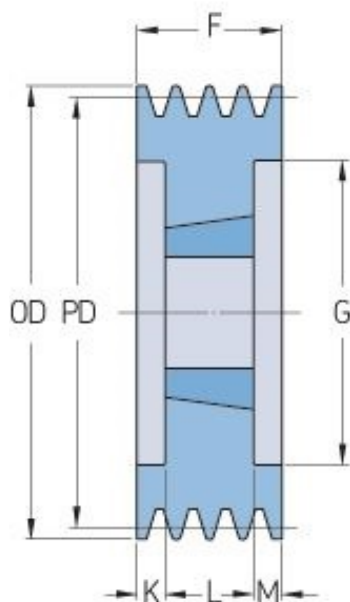

PHP 8SPB190TB

Pitch diameter (mm)	190
Outside diameter (mm)	197
Pulley type	3
Bushing no.	3030
Min. bore (mm)	35
Max. bore (mm)	75
F (mm)	158
G (mm)	147
K (mm)	41
L (mm)	76
M (mm)	41
H (mm)	-
Weight (kg)	12.3