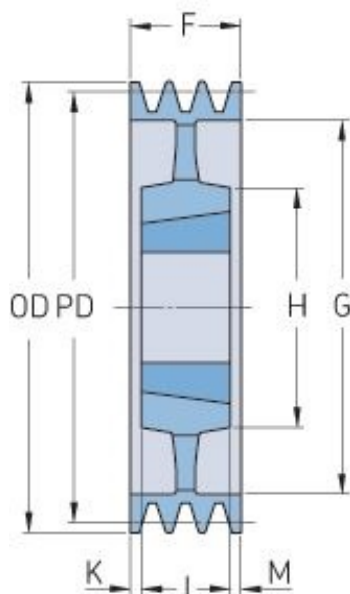

PHP 8SPB1250TB

Pitch diameter (mm)	1250
Outside diameter (mm)	1257
Pulley type	5
Bushing no.	5050
Min. bore (mm)	70
Max. bore (mm)	125
F (mm)	158
G (mm)	1204
K (mm)	15.5
L (mm)	127
M (mm)	15.5
H (mm)	245
Weight (kg)	242