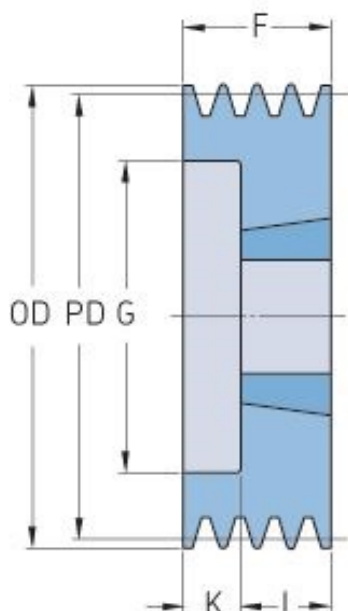

# PHP 6SPZ95TB

Pitch diameter (mm)	95
Outside diameter (mm)	99
Pulley type	6
Bushing no.	1610
Min. bore (mm)	14
Max. bore (mm)	42
F (mm)	76
G (mm)	66
K (mm)	51
L (mm)	25
M (mm)	-
H (mm)	-
Weight (kg)	1.7