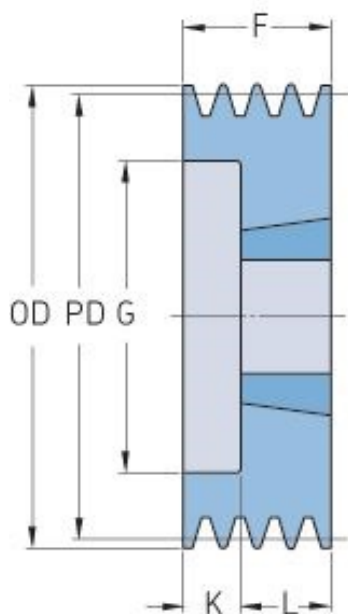

PHP 6SPZ90TB

Pitch diameter (mm)	90
Outside diameter (mm)	94
Pulley type	6
Bushing no.	1610
Min. bore (mm)	14
Max. bore (mm)	42
F (mm)	76
G (mm)	61
K (mm)	51
L (mm)	25
M (mm)	-
H (mm)	-
Weight (kg)	1.5