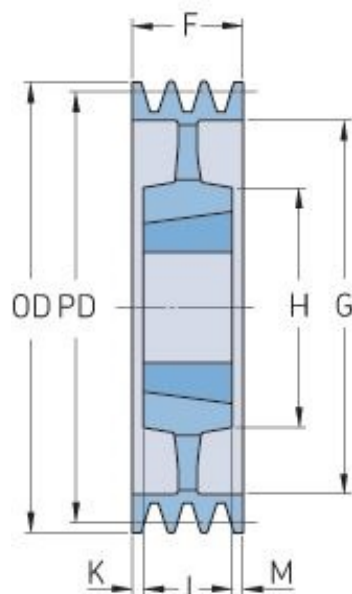

PHP 6SPZ450TB

Pitch diameter (mm)	450
Outside diameter (mm)	454
Pulley type	5
Bushing no.	3030
Min. bore (mm)	25
Max. bore (mm)	75
F (mm)	76
G (mm)	421
K (mm)	-
L (mm)	76
M (mm)	-
H (mm)	150
Weight (kg)	21.5