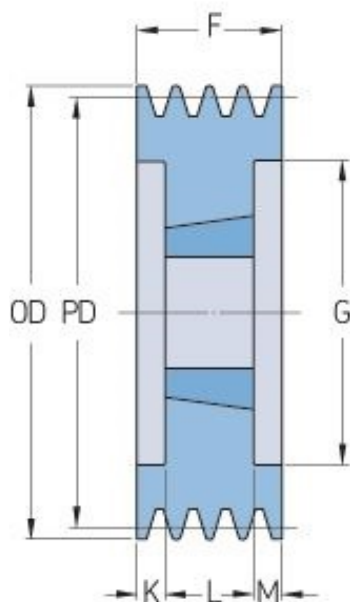

PHP 6SPZ200TB

| | |
|-----------------------|------|
| Pitch diameter (mm) | 200 |
| Outside diameter (mm) | 204 |
| Pulley type | 3 |
| Bushing no. | 2517 |
| Min. bore (mm) | 16 |
| Max. bore (mm) | 60 |
| F (mm) | 76 |
| G (mm) | 172 |
| K (mm) | 15.5 |
| L (mm) | 45 |
| M (mm) | 15.5 |
| H (mm) | 120 |
| Weight (kg) | 9.4 |