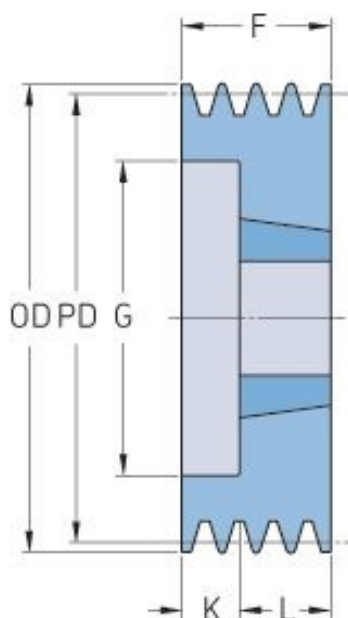

# PHP 6SPZ140TB

Pitch diameter (mm)	140
Outside diameter (mm)	144
Pulley type	2
Bushing no.	2517
Min. bore (mm)	16
Max. bore (mm)	60
F (mm)	76
G (mm)	112
K (mm)	-
L (mm)	45
M (mm)	31
H (mm)	-
Weight (kg)	3.8