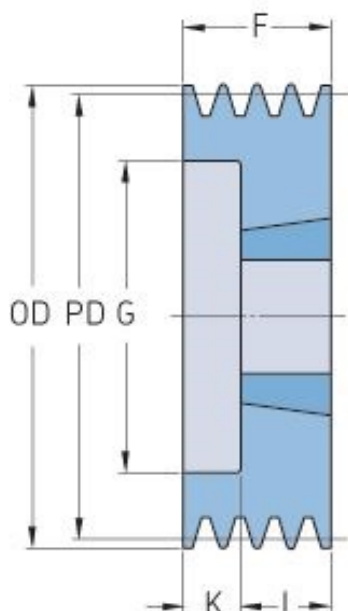

# PHP 6SPZ132TB

|                       |      |
|-----------------------|------|
| Pitch diameter (mm)   | 132  |
| Outside diameter (mm) | 136  |
| Pulley type           | 6    |
| Bushing no.           | 2517 |
| Min. bore (mm)        | 16   |
| Max. bore (mm)        | 60   |
| F (mm)                | 76   |
| G (mm)                | 104  |
| K (mm)                | 31   |
| L (mm)                | 45   |
| M (mm)                | -    |
| H (mm)                | -    |
| Weight (kg)           | 3.2  |