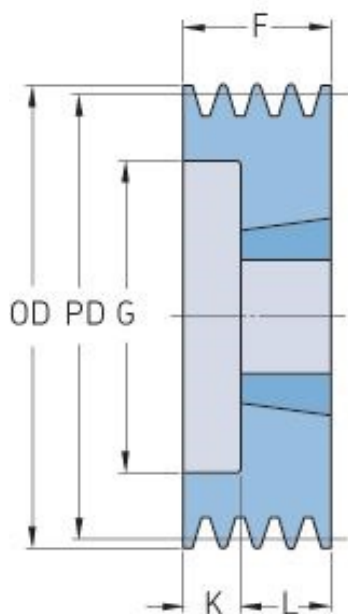

PHP 6SPZ118TB

Pitch diameter (mm)	118
Outside diameter (mm)	122
Pulley type	6
Bushing no.	2517
Min. bore (mm)	16
Max. bore (mm)	60
F (mm)	76
G (mm)	90
K (mm)	31
L (mm)	45
M (mm)	-
H (mm)	-
Weight (kg)	2.3