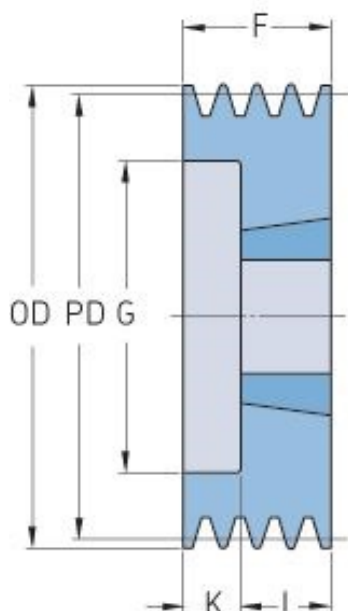

PHP 6SPZ112TB

Pitch diameter (mm)	112
Outside diameter (mm)	116
Pulley type	6
Bushing no.	2012
Min. bore (mm)	14
Max. bore (mm)	50
F (mm)	76
G (mm)	84
K (mm)	44
L (mm)	32
M (mm)	-
H (mm)	-
Weight (kg)	2.3