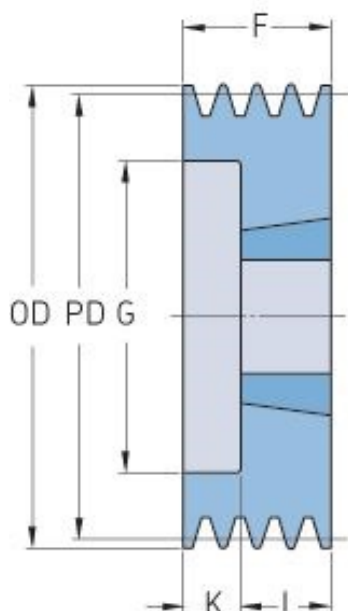

PHP 6SPZ106TB

| | |
|-----------------------|------|
| Pitch diameter (mm) | 106 |
| Outside diameter (mm) | 110 |
| Pulley type | 6 |
| Bushing no. | 2012 |
| Min. bore (mm) | 14 |
| Max. bore (mm) | 50 |
| F (mm) | 76 |
| G (mm) | 78 |
| K (mm) | 44 |
| L (mm) | 32 |
| M (mm) | - |
| H (mm) | - |
| Weight (kg) | 2 |