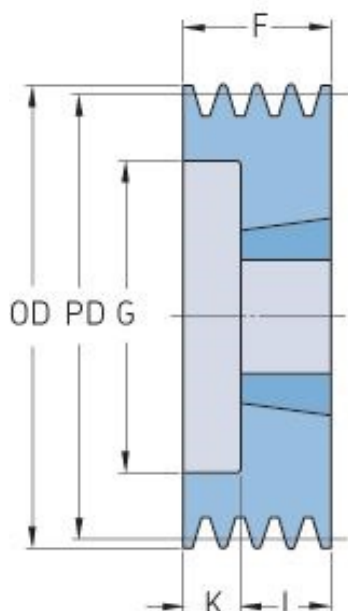

PHP 6SPZ100TB

Pitch diameter (mm)	100
Outside diameter (mm)	104
Pulley type	6
Bushing no.	2012
Min. bore (mm)	14
Max. bore (mm)	50
F (mm)	76
G (mm)	72
K (mm)	44
L (mm)	32
M (mm)	-
H (mm)	-
Weight (kg)	1.9