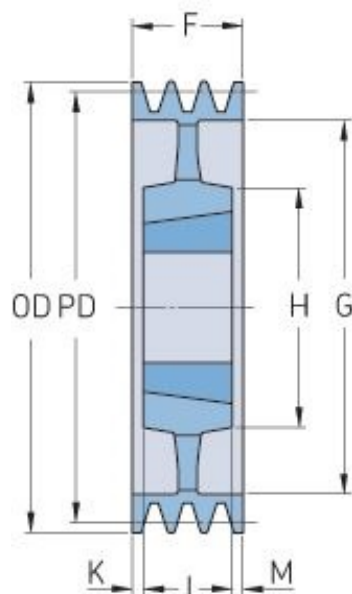

PHP 6SPC500TB

Pitch diameter (mm)	500
Outside diameter (mm)	509.6
Pulley type	5
Bushing no.	4545
Min. bore (mm)	55
Max. bore (mm)	110
F (mm)	162
G (mm)	444
K (mm)	24
L (mm)	114
M (mm)	24
H (mm)	225
Weight (kg)	67