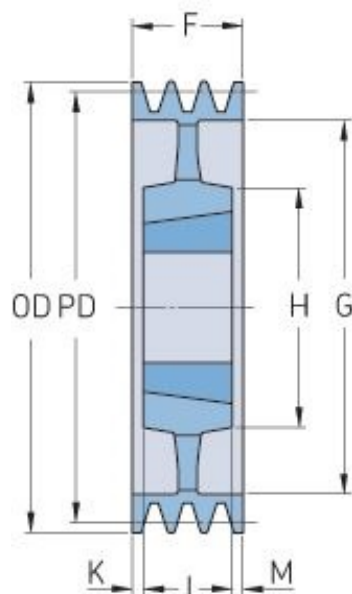

PHP 6SPC475TB

Pitch diameter (mm)	475
Outside diameter (mm)	484.6
Pulley type	5
Bushing no.	4545
Min. bore (mm)	55
Max. bore (mm)	110
F (mm)	162
G (mm)	419
K (mm)	24
L (mm)	114
M (mm)	24
H (mm)	225
Weight (kg)	62