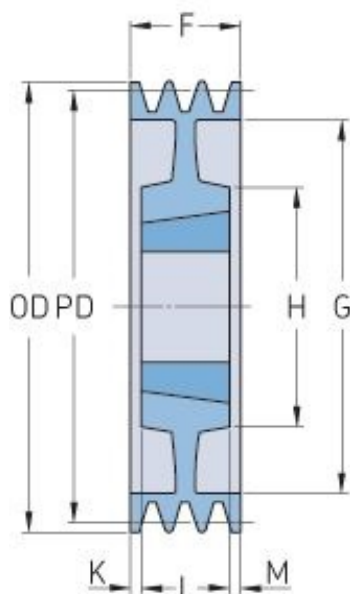

PHP 6SPC450TB

Pitch diameter (mm)	450
Outside diameter (mm)	459.6
Pulley type	7
Bushing no.	4545
Min. bore (mm)	55
Max. bore (mm)	110
F (mm)	162
G (mm)	394
K (mm)	24
L (mm)	114
M (mm)	24
H (mm)	225
Weight (kg)	57.5