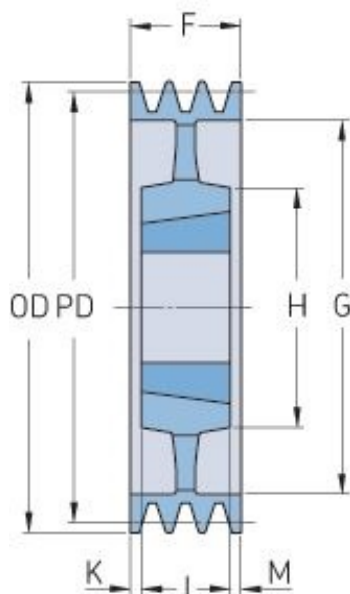

PHP 6SPC425TB

Pitch diameter (mm)	425
Outside diameter (mm)	434.6
Pulley type	5
Bushing no.	4040
Min. bore (mm)	40
Max. bore (mm)	100
F (mm)	162
G (mm)	369
K (mm)	30
L (mm)	102
M (mm)	30
H (mm)	225
Weight (kg)	51