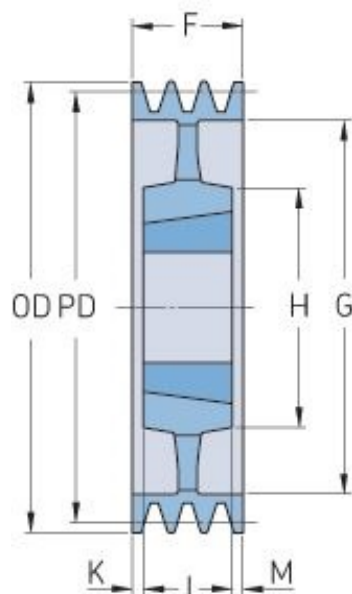

# PHP 6SPC315TB

Pitch diameter (mm)	315
Outside diameter (mm)	324.6
Pulley type	5
Bushing no.	3535
Min. bore (mm)	35
Max. bore (mm)	90
F (mm)	162
G (mm)	264
K (mm)	36.5
L (mm)	89
M (mm)	36.5
H (mm)	170
Weight (kg)	33.2