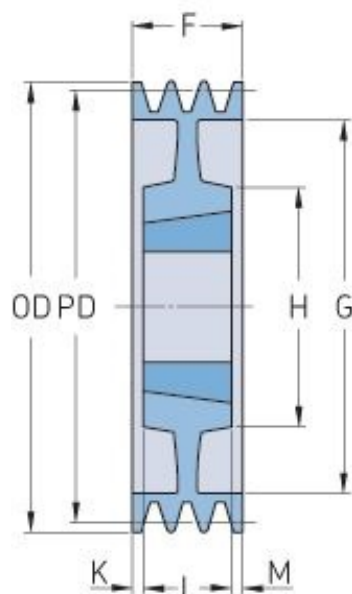

PHP 6SPC300TB

Pitch diameter (mm)	300
Outside diameter (mm)	309.6
Pulley type	7
Bushing no.	3535
Min. bore (mm)	35
Max. bore (mm)	90
F (mm)	162
G (mm)	247
K (mm)	36.5
L (mm)	89
M (mm)	36.5
H (mm)	170
Weight (kg)	31.5