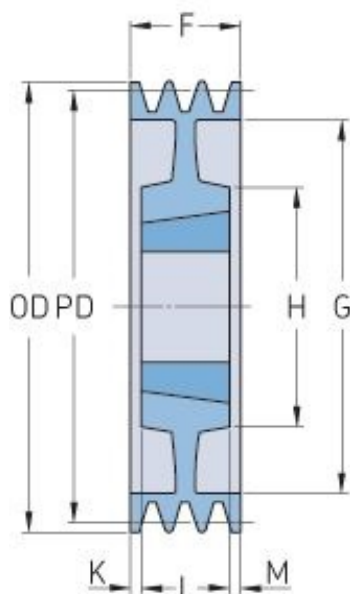

# PHP 6SPC280TB

Pitch diameter (mm)	280
Outside diameter (mm)	289.6
Pulley type	7
Bushing no.	3535
Min. bore (mm)	35
Max. bore (mm)	90
F (mm)	162
G (mm)	228
K (mm)	36.5
L (mm)	89
M (mm)	36.5
H (mm)	-
Weight (kg)	31.5