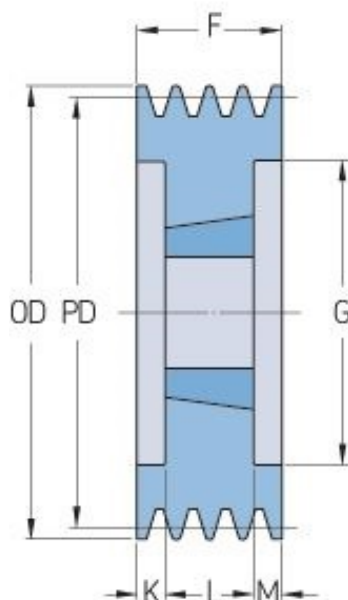

PHP 6SPC265TB

Pitch diameter (mm)	265
Outside diameter (mm)	274.6
Pulley type	3
Bushing no.	3535
Min. bore (mm)	35
Max. bore (mm)	90
F (mm)	162
G (mm)	213
K (mm)	36.5
L (mm)	89
M (mm)	36.5
H (mm)	-
Weight (kg)	30.3