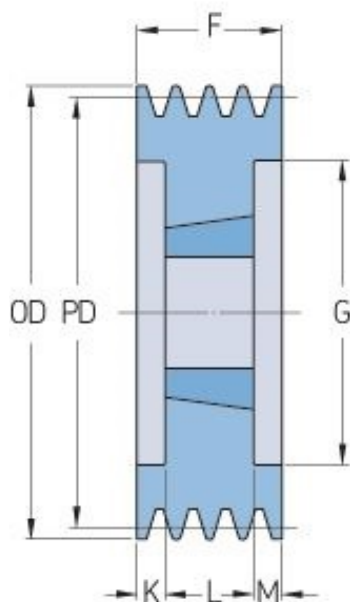

PHP 6SPC250TB

Pitch diameter (mm)	250
Outside diameter (mm)	259.6
Pulley type	3
Bushing no.	3535
Min. bore (mm)	35
Max. bore (mm)	90
F (mm)	162
G (mm)	198
K (mm)	36.5
L (mm)	89
M (mm)	36.5
H (mm)	-
Weight (kg)	29