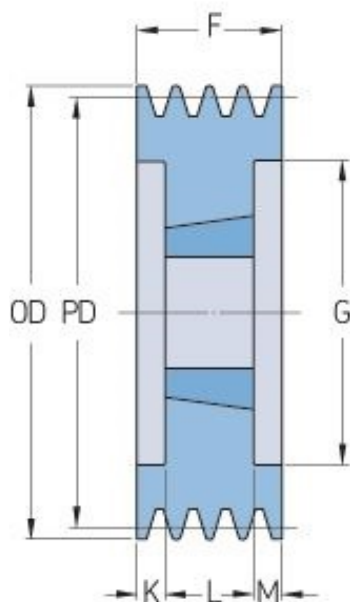

PHP 6SPC224TB

Pitch diameter (mm)	224
Outside diameter (mm)	233.6
Pulley type	3
Bushing no.	3535
Min. bore (mm)	35
Max. bore (mm)	90
F (mm)	162
G (mm)	173
K (mm)	36.5
L (mm)	89
M (mm)	36.5
H (mm)	-
Weight (kg)	18