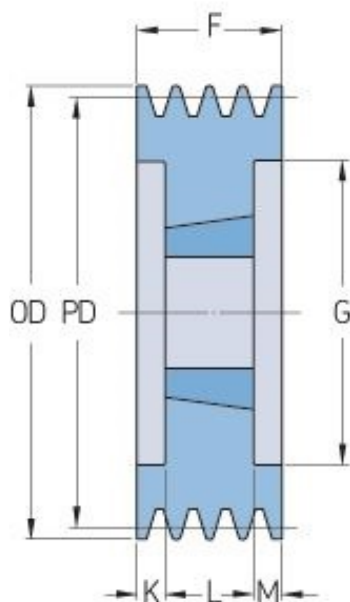

PHP 6SPC200TB

Pitch diameter (mm)	200
Outside diameter (mm)	209.6
Pulley type	3
Bushing no.	3535
Min. bore (mm)	35
Max. bore (mm)	90
F (mm)	162
G (mm)	148
K (mm)	36.5
L (mm)	89
M (mm)	36.5
H (mm)	-
Weight (kg)	14.1