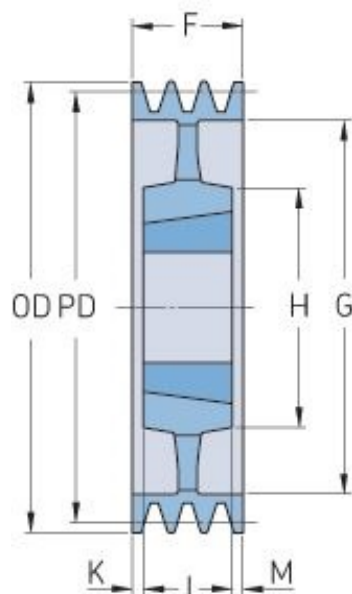

# PHP 6SPC1250TB

Pitch diameter (mm)	1250
Outside diameter (mm)	1259.6
Pulley type	5
Bushing no.	5050
Min. bore (mm)	70
Max. bore (mm)	125
F (mm)	162
G (mm)	1187
K (mm)	17.5
L (mm)	127
M (mm)	17.5
H (mm)	245
Weight (kg)	258