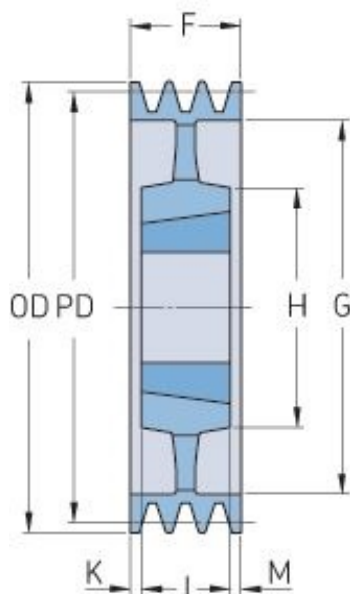

PHP 6SPB450TB

Pitch diameter (mm)	450
Outside diameter (mm)	457
Pulley type	5
Bushing no.	4040
Min. bore (mm)	40
Max. bore (mm)	100
F (mm)	120
G (mm)	407
K (mm)	-
L (mm)	102
M (mm)	18
H (mm)	191
Weight (kg)	35.3