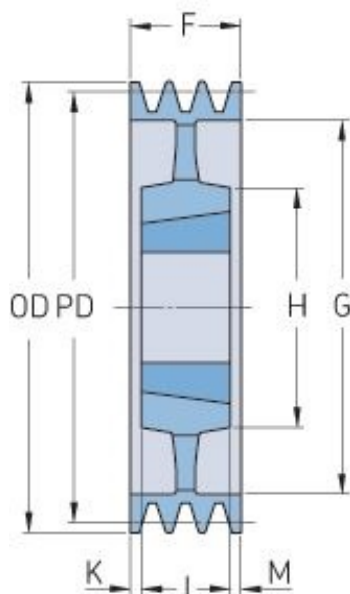

# PHP 6SPB400TB

Pitch diameter (mm)	400
Outside diameter (mm)	407
Pulley type	5
Bushing no.	3535
Min. bore (mm)	35
Max. bore (mm)	90
F (mm)	120
G (mm)	357
K (mm)	15.5
L (mm)	89
M (mm)	15.5
H (mm)	191
Weight (kg)	31.8