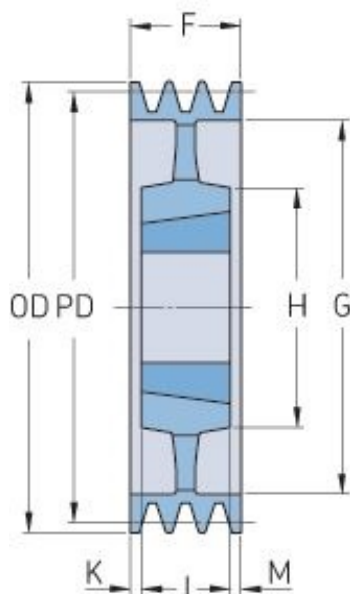

PHP 6SPB355TB

Pitch diameter (mm)	355
Outside diameter (mm)	362
Pulley type	5
Bushing no.	3535
Min. bore (mm)	35
Max. bore (mm)	90
F (mm)	120
G (mm)	312
K (mm)	15.5
L (mm)	89
M (mm)	15.5
H (mm)	191
Weight (kg)	28.3